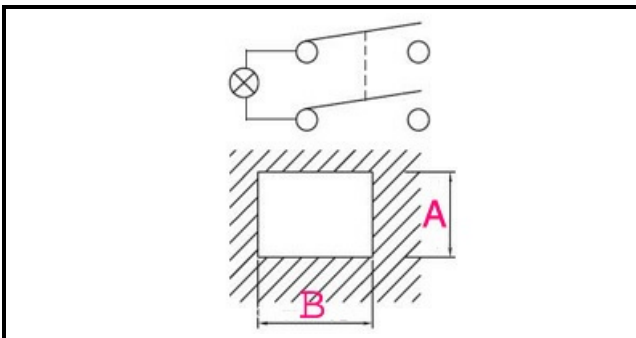

1105046

WATER SWITCH

Date: 31-01-2025

Technical data

DEPTH MM	B=30mm
WIDTH MM	A=22mm
NUMBER OF POLES	POLI/POLES=4
NUMBER OF POSITIONS	0-1
COLOR	NERO CON LED/BLACK WITH LED
VOLT	250V

Manufacturer code

RANCILIO GROUP SPA CON SOCIO UNICO