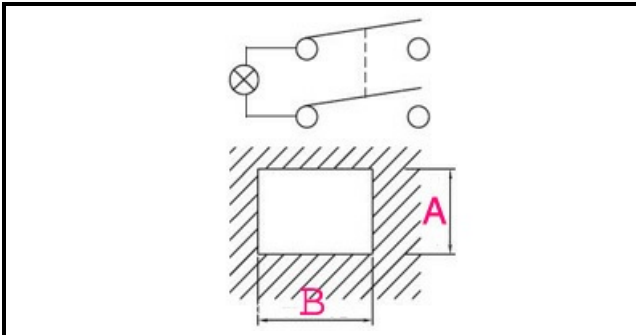

1105046

WATER SWITCH

Date: 23-11-2024

Technical data

DEPTH MM	B=30mm
WIDTH MM	A=22mm
NUMBER OF POLES	POLI/POLES=4
NUMBER OF POSITIONS	0-1
COLOR	NERO CON LED/BLACK WITH LED
VOLT	250V

Manufacturer code

RANCILIO GROUP SPA CON SOCIO UNICO