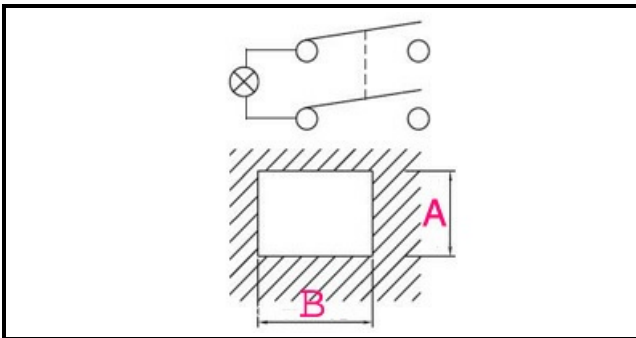

## Technical data

DEPTH MM	B=30mm
WIDTH MM	A=22mm
NUMBER OF POLES	POLI/POLES=4
NUMBER OF POSITIONS	0-1
COLOR	NERO CON LED/BLACK WITH LED
VOLT	250V