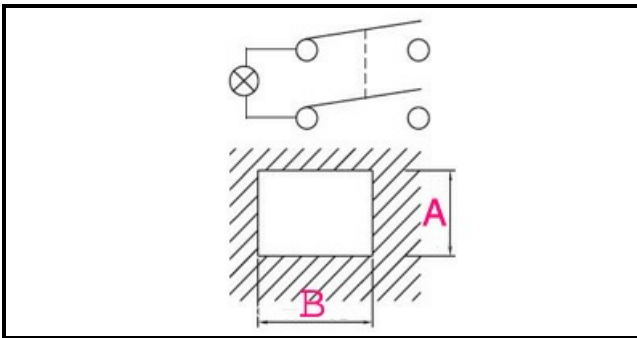

1105108

HEATING ELEMENT SWITCH

Date: 20-04-2025

ORIGINAL
OSP
SPARE PARTS

Technical data

DEPTH MM	B=30mm
WIDTH MM	A=22mm
NUMBER OF POLES	POLI/POLES=4
NUMBER OF POSITIONS	0-1
COLOR	NERO CON LED/BLACK WITH LED
VOLT	250V