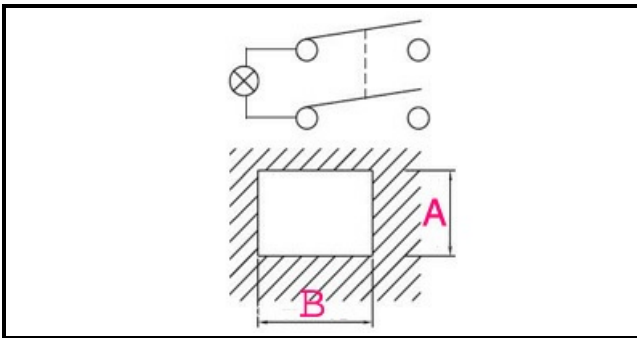

1105108

HEATING ELEMENT SWITCH

Date: 06-04-2025

ORIGINAL
OSP
SPARE PARTS

Technical data

DEPTH MM	B=30mm
WIDTH MM	A=22mm
NUMBER OF POLES	POLI/POLES=4
NUMBER OF POSITIONS	0-1
COLOR	NERO CON LED/BLACK WITH LED
VOLT	250V