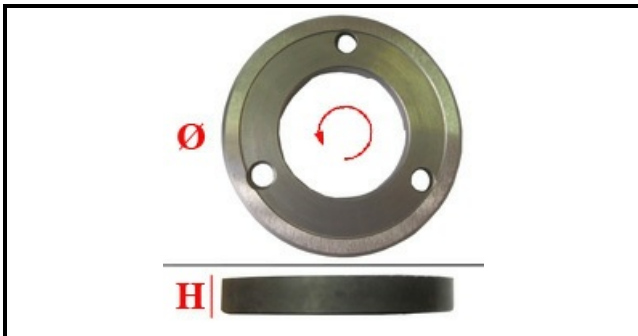

1120053

PAIR GRINDERS MAHLKONIG GUATEMALA SB

Date: 18-04-2025

ORIGINAL
OSP
SPARE PARTS

Technical data

HEIGHT MM	H=9,2mm
EXTERNAL DIAMETER mm	Ø esterno/external=73mm
MONOPHASE	MONOFASE/MONOPHASE
NUMBER OF HOLES	3 fori/holes
MATERIAL	INOX
MANUFACTURER	MAHLKONIG
TYPE	PIANA/PLANE