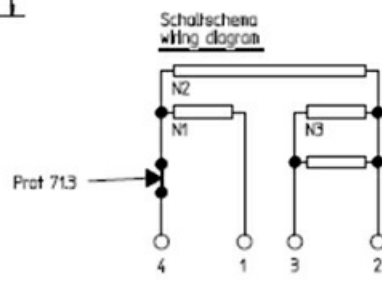

1101272

HEATING ELEMENT GRILL 220X220mm

Date: 23-12-2024

Technical data

DEPTH MM	A=220mm
WIDTH MM	B=220mm
KILOWATT KW	KW=2,6
WATT	WATT=2600
MONOPHASE	MONOFASE/MONOPHASE
DRY HEATING ELEMENT	SECCO/DRY

Manufacturer code