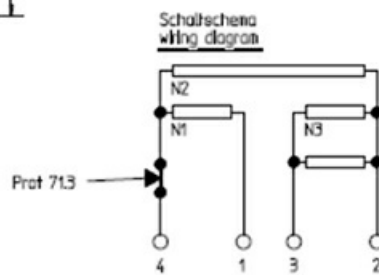

1101272

HEATING ELEMENT GRILL 220X220mm

Date: 27-02-2025

Technical data

DEPTH MM	A=220mm
WIDTH MM	B=220mm
KILOWATT KW	KW=2,6
WATT	WATT=2600
MONOPHASE	MONOFASE/MONOPHASE
DRY HEATING ELEMENT	SECCO/DRY

Manufacturer code