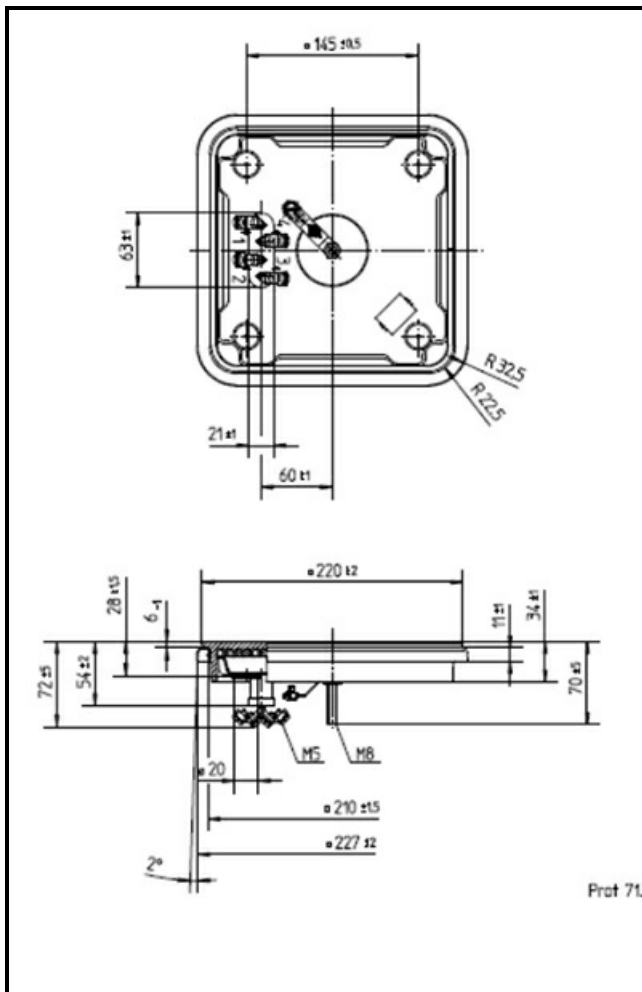

1101272

HEATING ELEMENT GRILL 220X220mm

Date: 23-12-2024

Technical data

DEPTH MM	A=220mm
WIDTH MM	B=220mm
KILOWATT KW	KW=2,6
WATT	WATT=2600
MONOPHASE	MONOFASE/MONOPHASE
DRY HEATING ELEMENT	SECCO/DRY

Manufacturer code