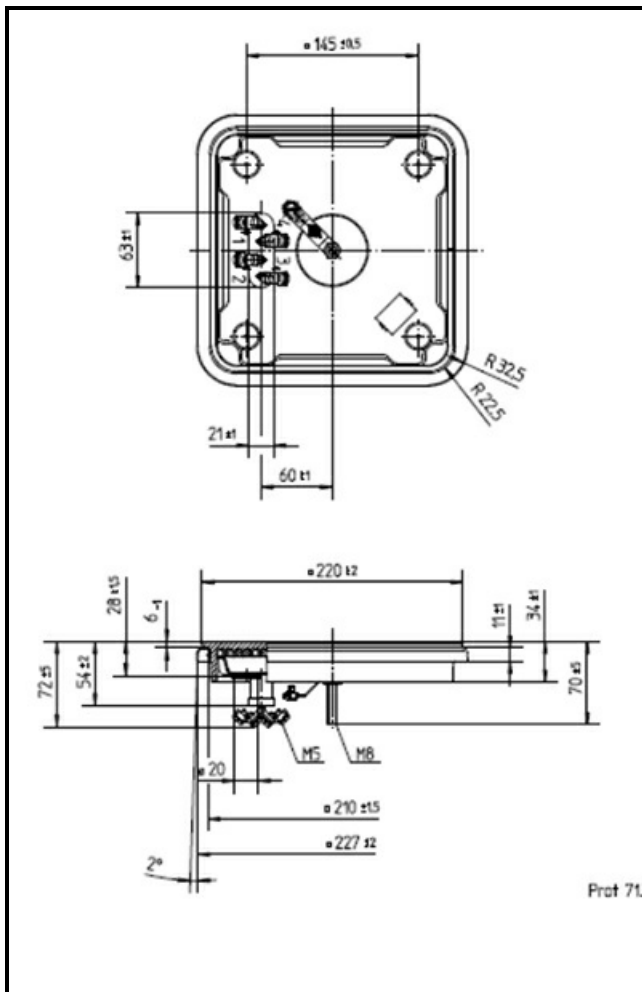

1101272

HEATING ELEMENT GRILL 220X220mm

Date: 27-02-2025

Technical data

DEPTH MM	A=220mm
WIDTH MM	B=220mm
KILOWATT KW	KW=2,6
WATT	WATT=2600
MONOPHASE	MONOFASE/MONOPHASE
DRY HEATING ELEMENT	SECCO/DRY

Manufacturer code