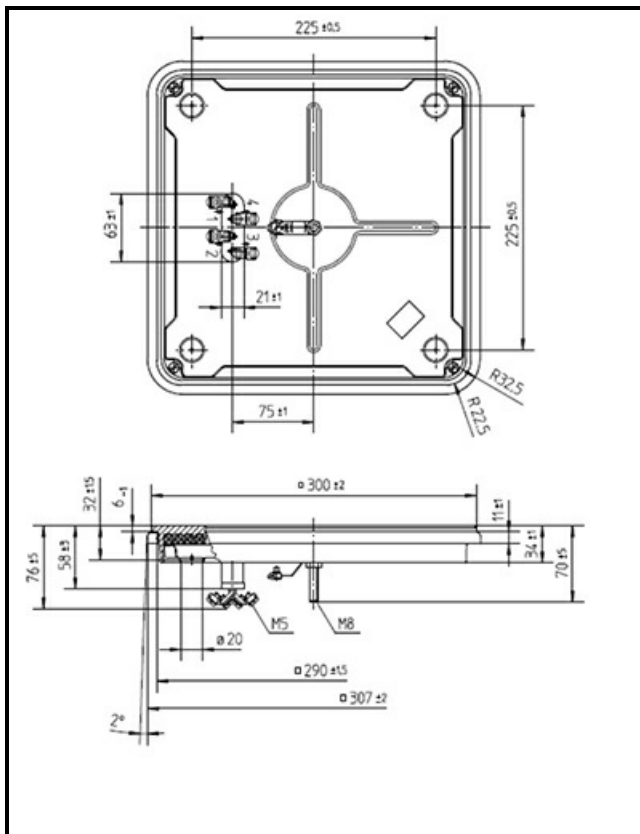

# HOT PLATE 300X300mm 4000W 230V

Date: 22-11-2024

## Technical data

DEPTH MM	A=300mm
WIDTH MM	B=300mm
KILOWATT KW	KW=4
WATT	WATT=4000
MONOPHASE	MONOFASE/MONOPHASE
DRY HEATING ELEMENT	SECCO/DRY