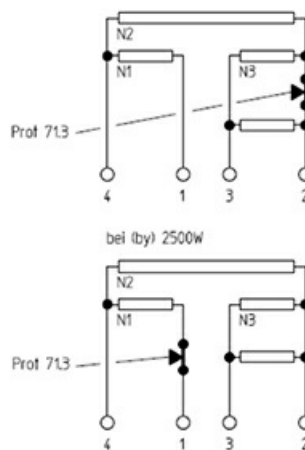

# HOT PLATE 300X300mm 4000W 230V

Date: 22-11-2024

## Technical data

DEPTH MM	A=300mm
WIDTH MM	B=300mm
KILOWATT KW	KW=4
WATT	WATT=4000
MONOPHASE	MONOFASE/MONOPHASE
DRY HEATING ELEMENT	SECCO/DRY