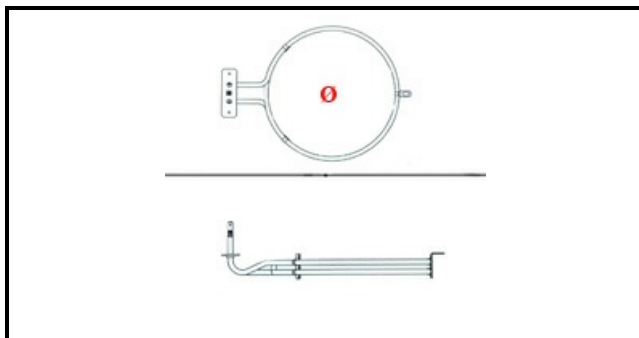

### Technical data

DEPTH MM	L=210mm
HEIGHT MM	H=27mm
ELEMENTS	ELEMENTI/ELEMENTS=1
SQUARE FLANGE	RETTANGOLARE/SQUARE FLANGE=100X22mm
EXTERNAL DIAMETER mm	Ø=190mm
KILOWATT KW	KW=2,5
WATT	WATT=2500
MONOPHASE	MONOFASE/MONOPHASE
NUMBER OF POLES	POLI/POLES=2
DRY HEATING ELEMENT	SECCO/DRY
INTERNAL DIAMETER mm	Ø=176mm