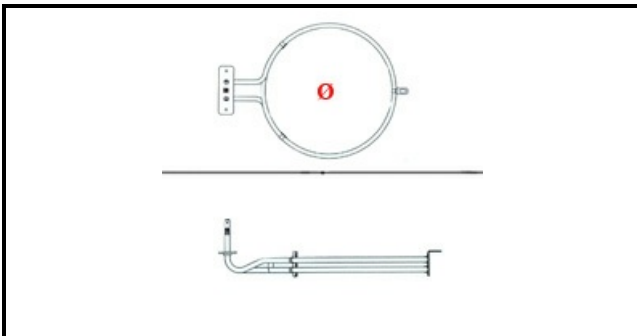

## Technical data

|                      |  |
|----------------------|--|
| DEPTH MM             | L=210mm                                |
| HEIGHT MM            | H=27mm                                 |
| ELEMENTS             | ELEMENTI/ELEMENTS=1                    |
| SQUARE FLANGE        | RETTANGOLARE/SQUARE<br>FLANGE=100X22mm |
| EXTERNAL DIAMETER mm | Ø=190mm                                |
| KILOWATT KW          | KW=2,5                                 |
| WATT                 | WATT=2500                              |
| MONOPHASE            | MONOFASE/MONOPHASE                     |
| NUMBER OF POLES      | POLI/POLES=2                           |
| DRY HEATING ELEMENT  | SECCO/DRY                              |
| INTERNAL DIAMETER mm | Ø=176mm                                |