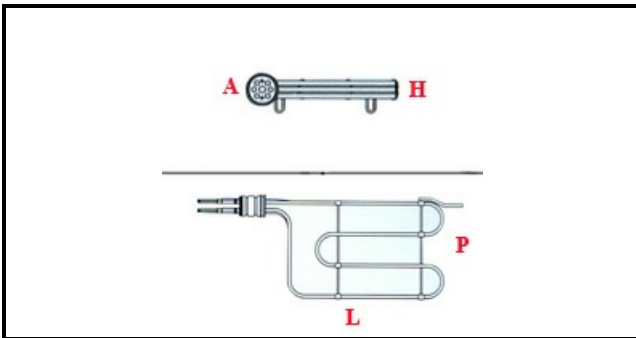

1101487

HEATING ELEMENT PASTA COOKER 5,67KW 380V SERIES 70

Date: 22-11-2024

ORIGINAL
OSP
SPARE PARTS

Technical data

DEPTH MM	L=290mm
WIDTH MM	P=220mm
HEIGHT MM	H=25mm
ELEMENTS	ELEMENTI/ELEMENTS=3
ROUND FLANGE	TONDA/ROUND FLANGE=40mm
DIAMETER mm	A=40mm
KILOWATT KW	KW=5,67
WATT	WATT=5670
THREE PHASE	TRIFASE/THREEPHASE
NUMBER OF POLES	POLI/POLES=6
IMMERSION HEATING ELEMENTS	IMMERSIONE/IMMERSION ELEMENTS