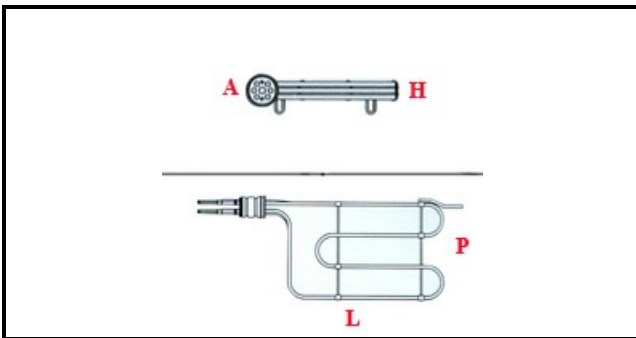

1101487

HEATING ELEMENT PASTA COOKER 5,67KW 380V SERIES 70

Date: 05-04-2025

ORIGINAL
OSP
SPARE PARTS

Technical data

DEPTH MM	L=290mm
WIDTH MM	P=220mm
HEIGHT MM	H=25mm
ELEMENTS	ELEMENTI/ELEMENTS=3
ROUND FLANGE	TONDA/ROUND FLANGE=40mm
DIAMETER mm	A=40mm
KILOWATT KW	KW=5,67
WATT	WATT=5670
THREE PHASE	TRIFASE/THREEPHASE
NUMBER OF POLES	POLI/POLES=6
IMMERSION HEATING ELEMENTS	IMMERSIONE/IMMERSION ELEMENTS