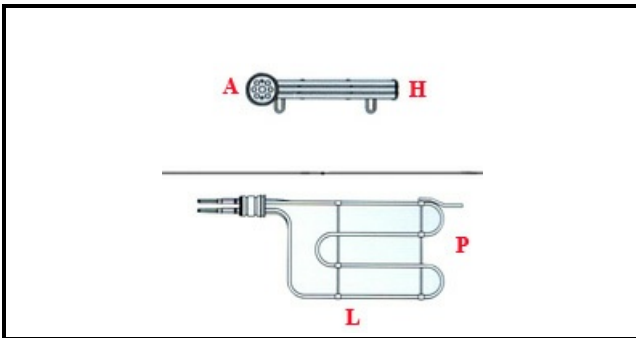

1101487

HEATING ELEMENT PASTA COOKER 5,67KW 380V SERIES 70

Date: 23-12-2024

ORIGINAL
OSP
SPARE PARTS

Technical data

| | |
|-------------------------------|----------------------------------|
| DEPTH MM | L=290mm |
| WIDTH MM | P=220mm |
| HEIGHT MM | H=25mm |
| ELEMENTS | ELEMENTI/ELEMENTS=3 |
| ROUND FLANGE | TONDA/ROUND FLANGE=40mm |
| DIAMETER mm | A=40mm |
| KILOWATT KW | KW=5,67 |
| WATT | WATT=5670 |
| THREE PHASE | TRIFASE/THREEPHASE |
| NUMBER OF POLES | POLI/POLES=6 |
| IMMERSION HEATING ELEMENTS | IMMERSIONE/IMMERSION ELEMENTS |