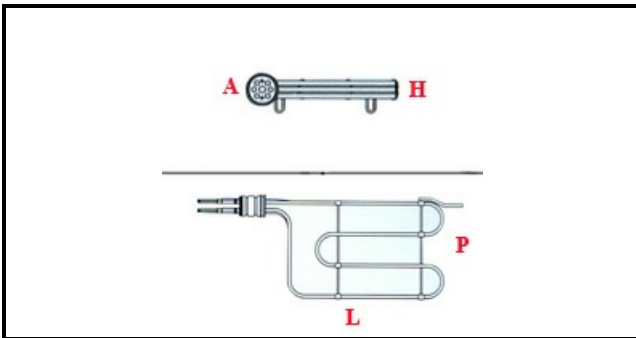

1101487

HEATING ELEMENT PASTA COOKER 5,67KW 380V SERIES 70

Date: 27-02-2025

ORIGINAL
OSP
SPARE PARTS

Technical data

DEPTH MM	L=290mm
WIDTH MM	P=220mm
HEIGHT MM	H=25mm
ELEMENTS	ELEMENTI/ELEMENTS=3
ROUND FLANGE	TONDA/ROUND FLANGE=40mm
DIAMETER mm	A=40mm
KILOWATT KW	KW=5,67
WATT	WATT=5670
THREE PHASE	TRIFASE/THREEPHASE
NUMBER OF POLES	POLI/POLES=6
IMMERSION HEATING ELEMENTS	IMMERSIONE/IMMERSION ELEMENTS