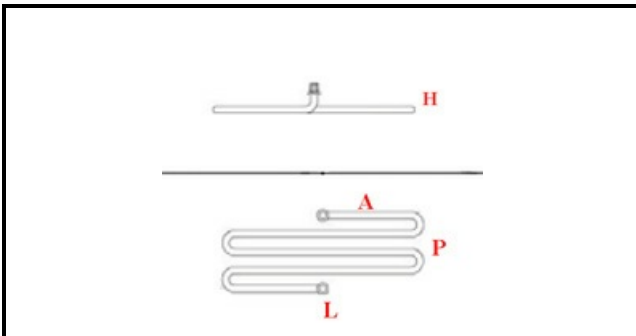

1101919

**HEATING ELEMENT 1000W 230V**

Date: 23-12-2024

ORIGINAL  
**OSP**  
SPARE PARTS**Technical data**

DEPTH MM	LTOT=295mm
WIDTH MM	P=83mm
HEIGHT MM	H=25mm
ELEMENTS	ELEMENTI/ELEMENTS=1
KILOWATT KW	KW=1
WATT	WATT=1000
MONOPHASE	MONOFASE/MONOPHASE
THREAD MA	M14X1
NUMBER OF POLES	POLI/POLES=2
DRY HEATING ELEMENT	SECCO/DRY
IMMERSION HEATING ELEMENTS	IMMERSIONE/IMMERSION
DEPTH MM	A=150mm
DEPTH MM	L=145mm