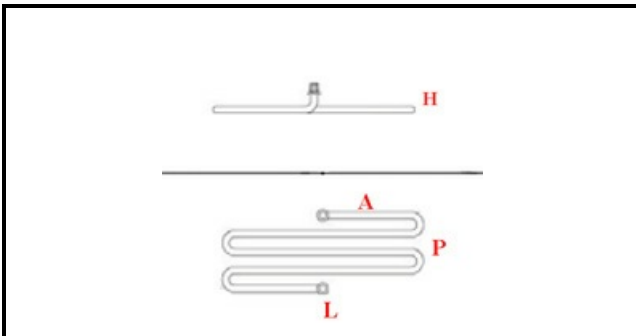

1101919

HEATING ELEMENT 1000W 230V

Date: 27-02-2025

ORIGINAL
OSP
SPARE PARTS**Technical data**

DEPTH MM	LTOT=295mm
WIDTH MM	P=83mm
HEIGHT MM	H=25mm
ELEMENTS	ELEMENTI/ELEMENTS=1
KILOWATT KW	KW=1
WATT	WATT=1000
MONOPHASE	MONOFASE/MONOPHASE
THREAD MA	M14X1
NUMBER OF POLES	POLI/POLES=2
DRY HEATING ELEMENT	SECCO/DRY
IMMERSION HEATING ELEMENTS	IMMERSIONE/IMMERSION
DEPTH MM	A=150mm
DEPTH MM	L=145mm