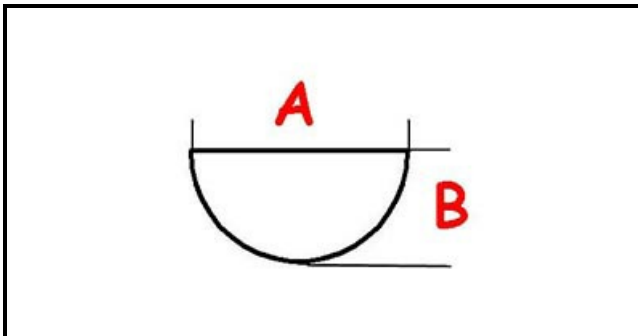

3108295

COLD WATER KNOB

Date: 06-04-2025

ORIGINAL
OSP
SPARE PARTS

Technical data

DEPTH MM	A=10mm
WIDTH MM	B=8mm
EXTERNAL DIAMETER mm	Ø=67mm
HOLE FOR HALF-MOON SHAFT	MEZZALUNA/HALF-MOON

Manufacturer code

MARENO ALI GROUP SRL A SOCIO UNICO