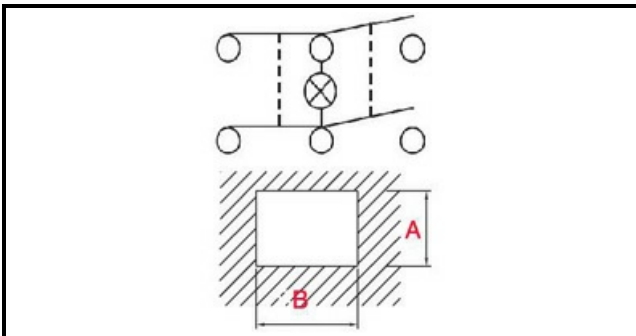

## Technical data

DEPTH MM	B=30mm
WIDTH MM	A=22mm
NUMBER OF POLES	POLI/POLES=6
NUMBER OF POSITIONS	0-1
COLOR	VERDE/GREEN
VOLT	230V