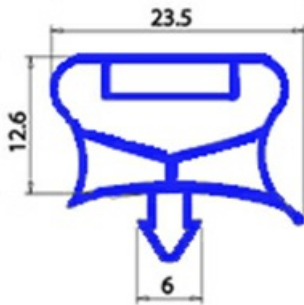

## Technical data

SHORT SIDE mm	A=585 mm
LONG SIDE mm	B=1535 mm
PROFILE TYPE	QQ7