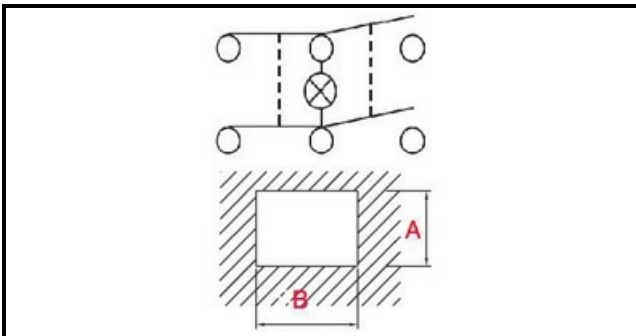

1105007

GREEN LUMINOUS BIPOLAR TWO-WAYS SWITCH 0-1

Date: 27-02-2025

**Technical data**

DEPTH MM	B=30mm
WIDTH MM	A=22mm
NUMBER OF POLES	POLI/POLES=6
NUMBER OF POSITIONS	0-1
COLOR	VERDE/GREEN
VOLT	230V

Manufacturer code