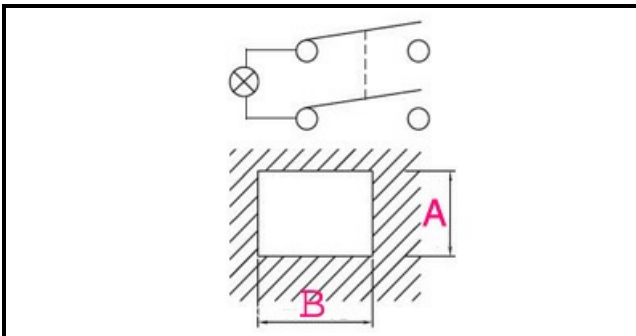

### Technical data

|                     |              |
|---------------------|--------------|
| DEPTH MM            | B=30mm       |
| WIDTH MM            | A=22mm       |
| NUMBER OF POLES     | POLI/POLES=4 |
| NUMBER OF POSITIONS | 0-1          |
| COLOR               | VERDE/GREEN  |
| VOLT                | 230V         |