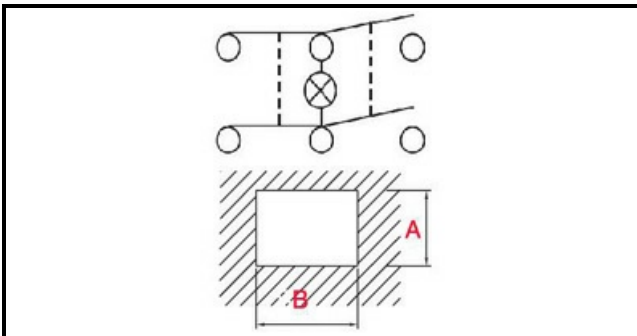

## Technical data

DEPTH MM	B=30mm
WIDTH MM	A=22mm
NUMBER OF POLES	POLI/POLES=6
NUMBER OF POSITIONS	0-1
COLOR	VERDE/GREEN
VOLT	230V