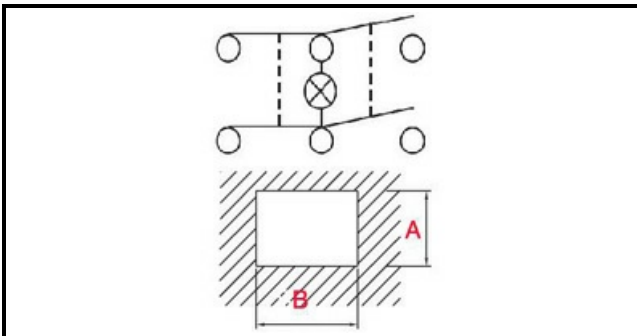

1105007

GREEN LUMINOUS BIPOLAR TWO-WAYS SWITCH 0-1

Date: 22-12-2024

**Technical data**

DEPTH MM	B=30mm
WIDTH MM	A=22mm
NUMBER OF POLES	POLI/POLES=6
NUMBER OF POSITIONS	0-1
COLOR	VERDE/GREEN
VOLT	230V

Manufacturer code