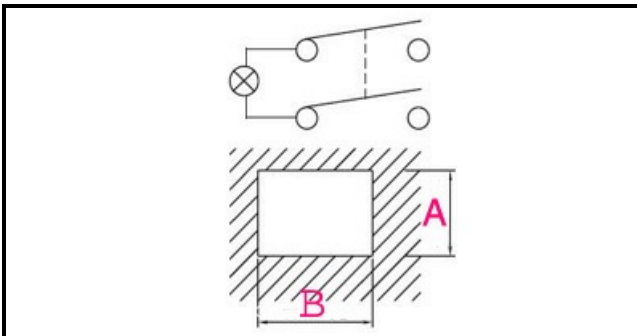

1105008

GREEN SWITCH 4 POLES

Date: 10-04-2025

Technical data

DEPTH MM	B=30mm
WIDTH MM	A=22mm
NUMBER OF POLES	POLI/POLES=4
NUMBER OF POSITIONS	0-1
COLOR	VERDE/GREEN
VOLT	230V

Manufacturer code

BERTO'S SPA
GIGA GRANDI CUCINE SRL
DIHR - ALI GROUP SRL A SOCIO UNICO
ADLER S.P.A.
ELECTROLUX PROFESSIONAL S.P.A.
ELECTROLUX PROFESSIONAL S.P.A.
LOTUS SPA
MARENO ALI GROUP SRL A SOCIO UNICO
BREMA GROUP S.P.A.
RANCILIO GROUP SPA CON SOCIO UNICO
ARISTARCO / KASTEL S.P.A.
ARISTARCO / KASTEL S.P.A.