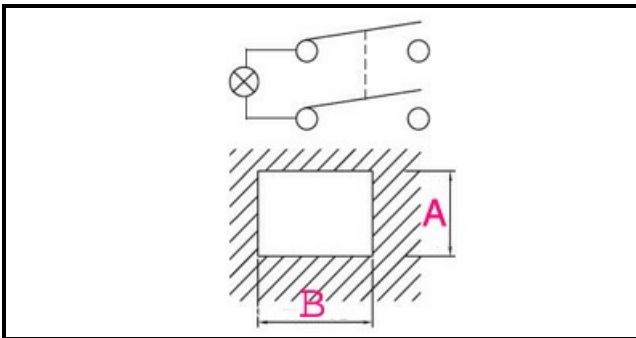

1105008

GREEN SWITCH 4 POLES

Date: 27-02-2025

**Technical data**

DEPTH MM	B=30mm
WIDTH MM	A=22mm
NUMBER OF POLES	POLI/POLES=4
NUMBER OF POSITIONS	0-1
COLOR	VERDE/GREEN
VOLT	230V

Manufacturer code

BERTO'S SPA
GIGA GRANDI CUCINE SRL
DIHR - ALI GROUP SRL A SOCIO UNICO
ADLER S.P.A.
ELECTROLUX PROFESSIONAL S.P.A.
ELECTROLUX PROFESSIONAL S.P.A.
LOTUS SPA
MARENO ALI GROUP SRL A SOCIO UNICO
BREMA GROUP S.P.A.
RANCILIO GROUP SPA CON SOCIO UNICO
ARISTARCO / KASTEL S.P.A.
ARISTARCO / KASTEL S.P.A.