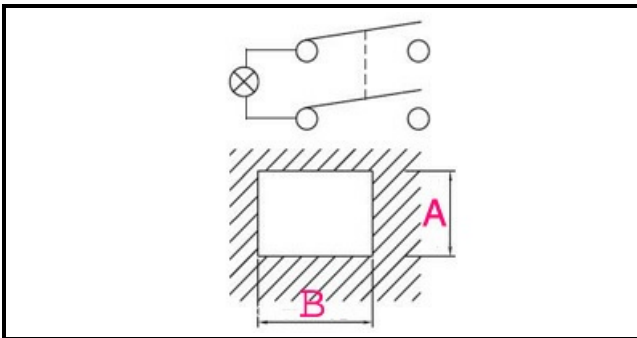

1105008

GREEN SWITCH 4 POLES

Date: 22-11-2024

Technical data

DEPTH MM	B=30mm
WIDTH MM	A=22mm
NUMBER OF POLES	POLI/POLES=4
NUMBER OF POSITIONS	0-1
COLOR	VERDE/GREEN
VOLT	230V

Manufacturer code

BERTO'S SPA
GIGA GRANDI CUCINE SRL
DIHR - ALI GROUP SRL A SOCIO UNICO
ADLER S.P.A.
ELECTROLUX PROFESSIONAL S.P.A.
ELECTROLUX PROFESSIONAL S.P.A.
LOTUS SPA
MARENO ALI GROUP SRL A SOCIO UNICO
BREMA GROUP S.P.A.
RANCILIO GROUP SPA CON SOCIO UNICO
ARISTARCO / KASTEL S.P.A.
ARISTARCO / KASTEL S.P.A.