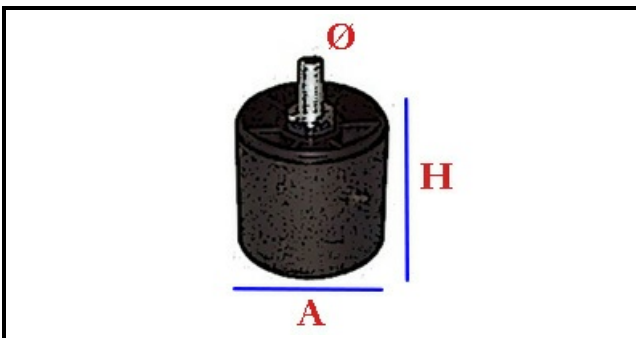

3105045

LEG DD 2015 H

Date: 04-03-2025

ORIGINAL
OSP
SPARE PARTS**Technical data**

HEIGHT MM	H=15mm
THREAD MA	M6
MATERIAL	GOMMA/RUBBER
LOWER DIAMETER	A=20mm

Manufacturer code

Mazzer Luigi S.p.a.

Mazzer Luigi S.p.a.