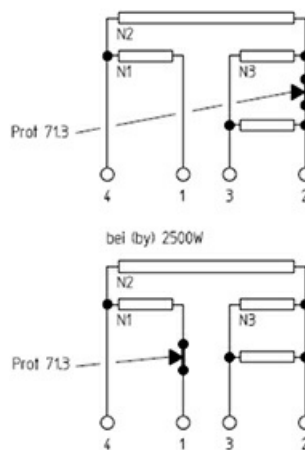

1101512

HOT PLATE 300X300mm 4000W 230V

Date: 26-12-2024

Technical data

DEPTH MM	A=300mm
WIDTH MM	B=300mm
KILOWATT KW	KW=4
WATT	WATT=4000
MONOPHASE	MONOFASE/MONOPHASE
DRY HEATING ELEMENT	SECCO/DRY

Manufacturer code