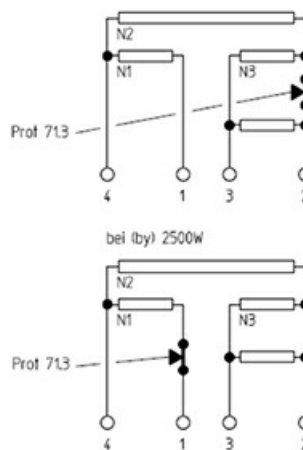

1101512

HOT PLATE 300X300mm 4000W 230V

Date: 23-11-2024

Technical data

DEPTH MM	A=300mm
WIDTH MM	B=300mm
KILOWATT KW	KW=4
WATT	WATT=4000
MONOPHASE	MONOFASE/MONOPHASE
DRY HEATING ELEMENT	SECCO/DRY

Manufacturer code