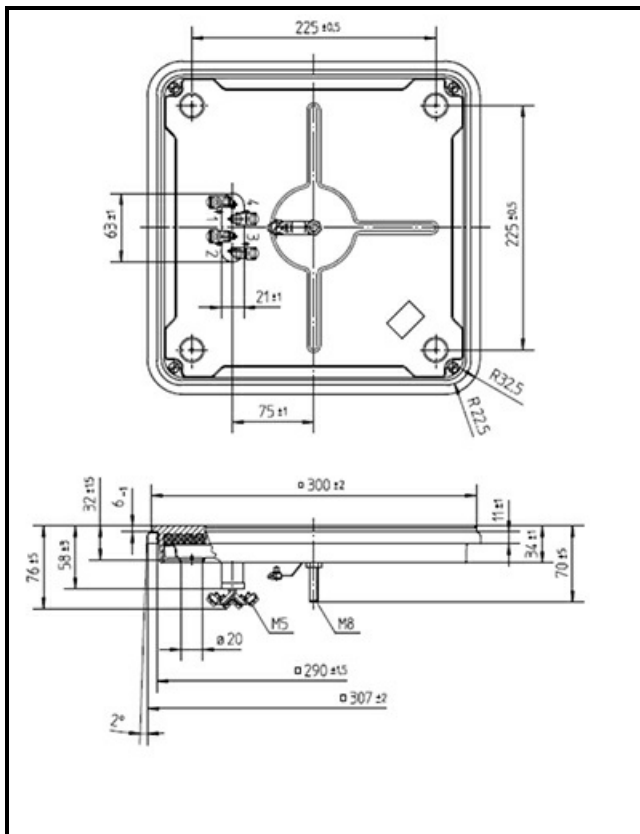

1101512

HOT PLATE 300X300mm 4000W 230V

Date: 26-12-2024

Technical data

DEPTH MM	A=300mm
WIDTH MM	B=300mm
KILOWATT KW	KW=4
WATT	WATT=4000
MONOPHASE	MONOFASE/MONOPHASE
DRY HEATING ELEMENT	SECCO/DRY

Manufacturer code