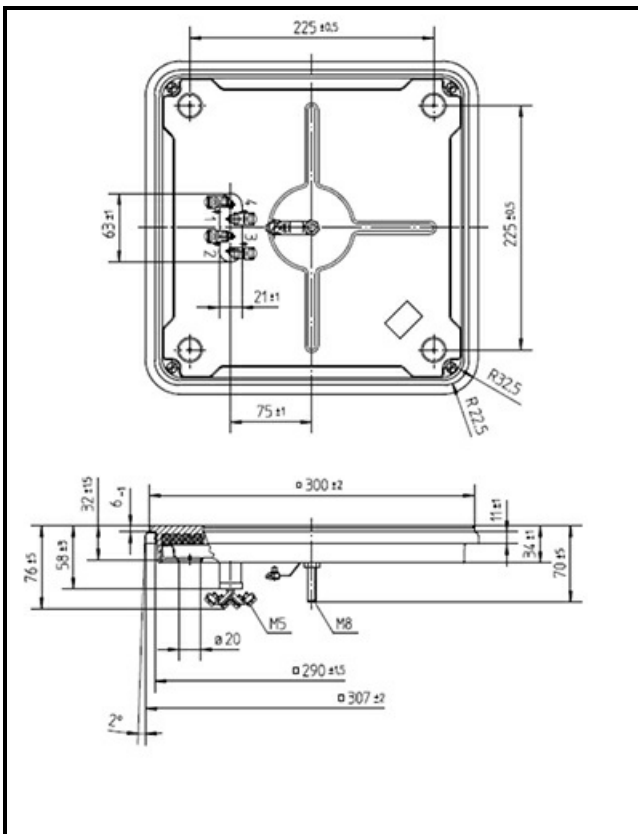

1101512

HOT PLATE 300X300mm 4000W 230V

Date: 23-11-2024

Technical data

DEPTH MM	A=300mm
WIDTH MM	B=300mm
KILOWATT KW	KW=4
WATT	WATT=4000
MONOPHASE	MONOFASE/MONOPHASE
DRY HEATING ELEMENT	SECCO/DRY

Manufacturer code