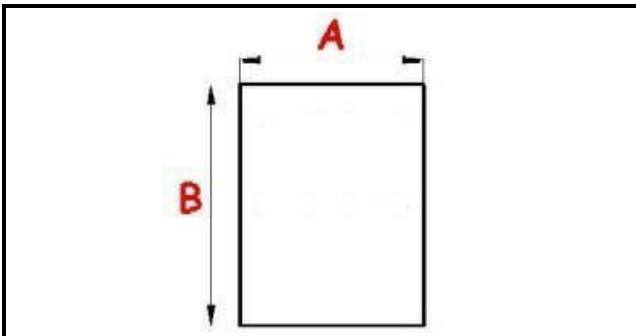

4217288

MESH FALSE BOTTOM COMPLETE 325x270 mm

Date: 26-12-2024

ORIGINAL
OSP
SPARE PARTS**Technical data**

DEPTH MM	B=325mm
WIDTH MM	A=270mm
HEIGHT MM	H=105mm
TYPE	FRIGGITRICE/FRYER
MATERIAL	INOX

Manufacturer code