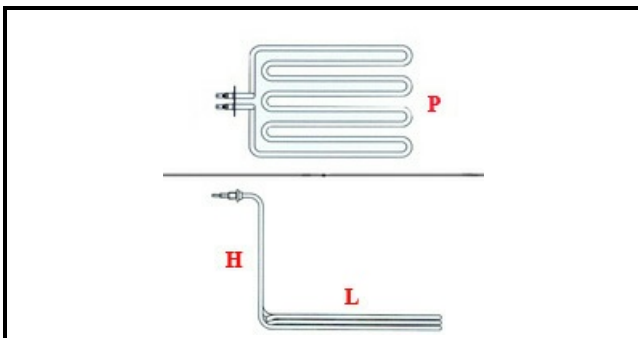

1101485

HEATING ELEMENT 8250W/230V 3F ME15

Date: 23-11-2024

ORIGINAL
OSP
SPARE PARTS

Technical data

DEPTH MM	L=235mm
WIDTH MM	P=130mm
HEIGHT MM	H=207mm
ELEMENTS	ELEMENTI/ELEMENTS=3
KILOWATT KW	KW=8,25
WATT	WATT=8250
THREE PHASE	TRIFASE/THREEPHASE
NUMBER OF POLES	POLI/POLES=6
NUMBER OF HOLES	FORI/HOLES=2
IMMERSION HEATING ELEMENTS	IMMERSIONE/IMMERSION