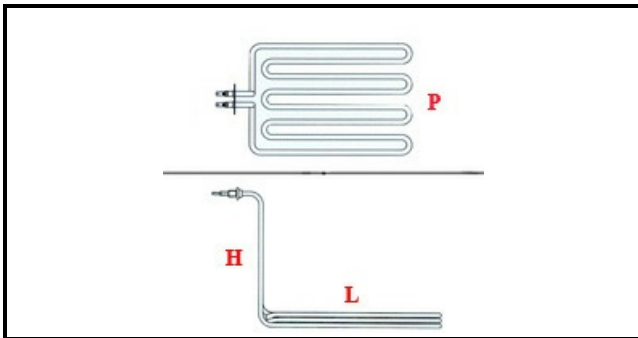

1101485

HEATING ELEMENT 8250W/230V 3F ME15

Date: 26-12-2024

ORIGINAL
OSP
SPARE PARTS

Technical data

DEPTH MM	L=235mm
WIDTH MM	P=130mm
HEIGHT MM	H=207mm
ELEMENTS	ELEMENTI/ELEMENTS=3
KILOWATT KW	KW=8,25
WATT	WATT=8250
THREE PHASE	TRIFASE/THREEPHASE
NUMBER OF POLES	POLI/POLES=6
NUMBER OF HOLES	FORI/HOLES=2
IMMERSION HEATING ELEMENTS	IMMERSIONE/IMMERSION