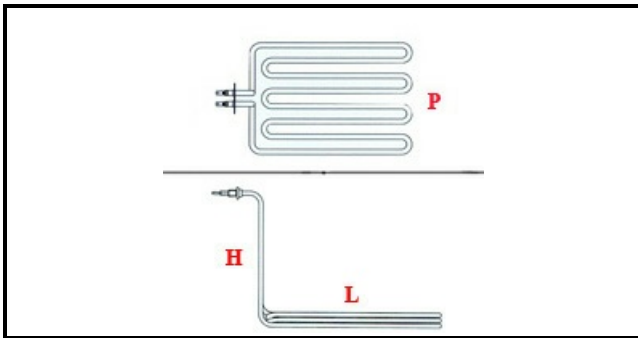

1101485

HEATING ELEMENT 8250W/230V 3F ME15

Date: 19-04-2025

ORIGINAL
OSP
SPARE PARTS

Technical data

DEPTH MM	L=235mm
WIDTH MM	P=130mm
HEIGHT MM	H=207mm
ELEMENTS	ELEMENTI/ELEMENTS=3
KILOWATT KW	KW=8,25
WATT	WATT=8250
THREE PHASE	TRIFASE/THREEPHASE
NUMBER OF POLES	POLI/POLES=6
NUMBER OF HOLES	FORI/HOLES=2
IMMERSION HEATING ELEMENTS	IMMERSIONE/IMMERSION