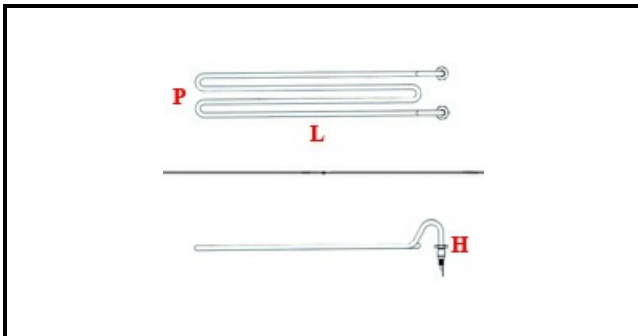

1101641

HEATING ELEMENT 1,35KW 240

Date: 20-04-2025

ORIGINAL
OSP
SPARE PARTS

Technical data

DEPTH MM	L=450mm
WIDTH MM	P=75mm
HEIGHT MM	H=80mm
ELEMENTS	ELEMENTI/ELEMENTS=1
KILOWATT KW	KW=1,35
WATT	WATT=1350
MONOPHASE	MONOFASE/MONOPHASE
NUMBER OF POLES	POLI/POLES=2
DRY HEATING ELEMENT	SECCO/DRY