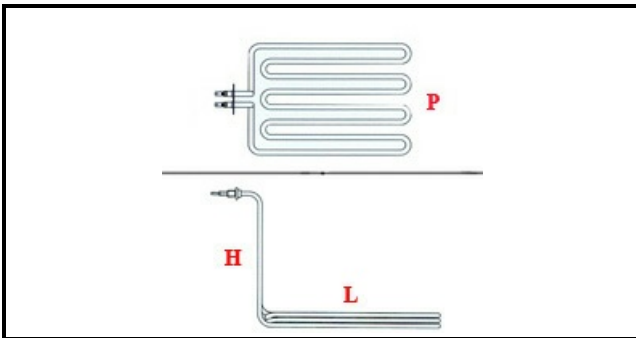

1101664

**HEATING ELEMENT EF25S-12KW 1GOL6V632001**

Date: 23-11-2024

**ORIGINAL  
OSP  
SPARE PARTS****Technical data**

DEPTH MM	L=400mm
WIDTH MM	P=225mm
HEIGHT MM	H=230mm
ELEMENTS	ELEMENTI/ELEMENTS=3
KILOWATT KW	KW=12
WATT	WATT=12000
THREE PHASE	TRIFASE/THREEPHASE
NUMBER OF POLES	POLI/POLES=6
IMMERSION HEATING ELEMENTS	IMMERSIONE/IMMERSION