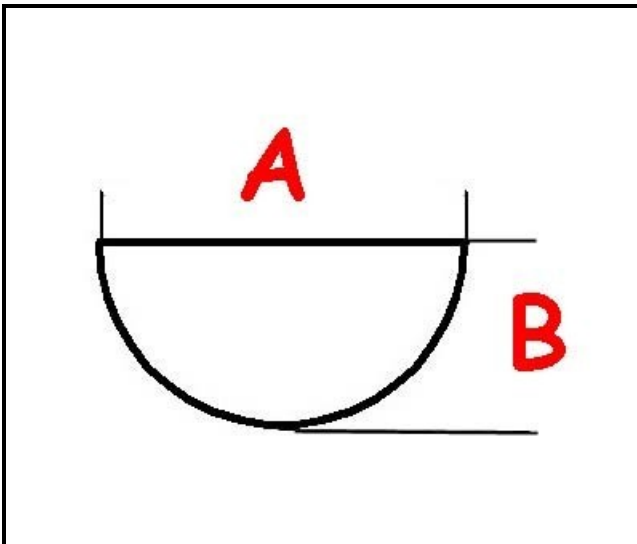

3108051

GAS TAP HANDLE 8/10 MBM

Date: 23-11-2024

ORIGINAL
OSP
SPARE PARTS**Technical data**

DEPTH MM	A=10mm
WIDTH MM	B=8mm
EXTERNAL DIAMETER mm	Ø=75mm
HOLE FOR HALF-MOON SHAFT	MEZZALUNA/HALF-MOON

Manufacturer code