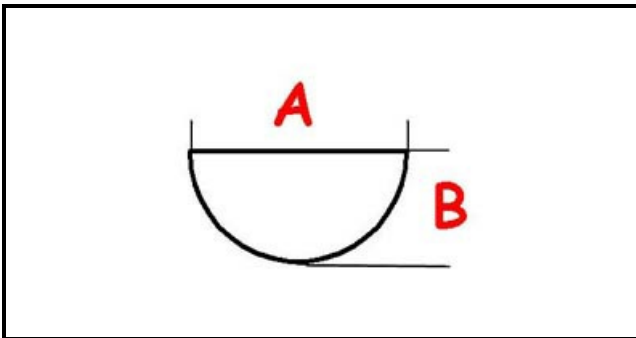

3108159

KNOB P/GPL 90

Date: 26-12-2024

ORIGINAL
OSP
SPARE PARTS**Technical data**

DEPTH MM	A=10mm
WIDTH MM	B=8mm
EXTERNAL DIAMETER mm	Ø=76mm
HOLE FOR HALF-MOON SHAFT	MEZZALUNA/HALF-MOON

Manufacturer code

MBM- EUROTEC SRL -