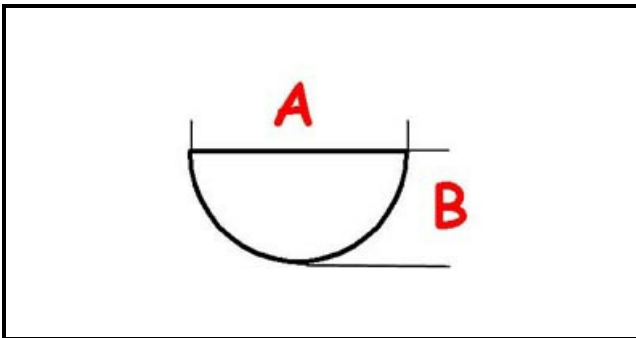

3108159

KNOB P/GPL 90

Date: 23-11-2024

ORIGINAL
OSP
SPARE PARTS**Technical data**

DEPTH MM	A=10mm
WIDTH MM	B=8mm
EXTERNAL DIAMETER mm	Ø=76mm
HOLE FOR HALF-MOON SHAFT	MEZZALUNA/HALF-MOON

Manufacturer code

MBM- EUROTEC SRL -