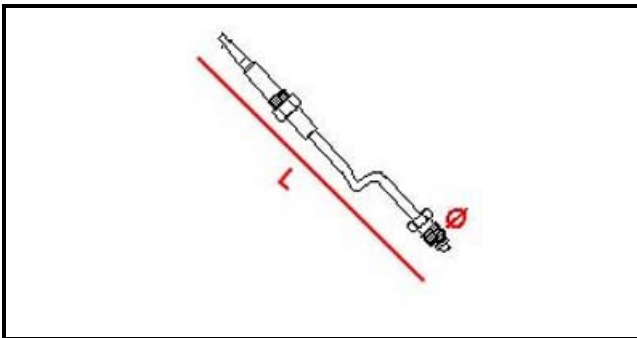

4101051

**THERMOCOUPLE 150 0290092/TARGET**

Date: 23-11-2024

**Technical data**

DEPTH MM	L=1500mm
THREAD MA	9X1
MATERIAL	RAME/COPPER

**Manufacturer code**

MBM- EUROTEC SRL -

SIT SPA