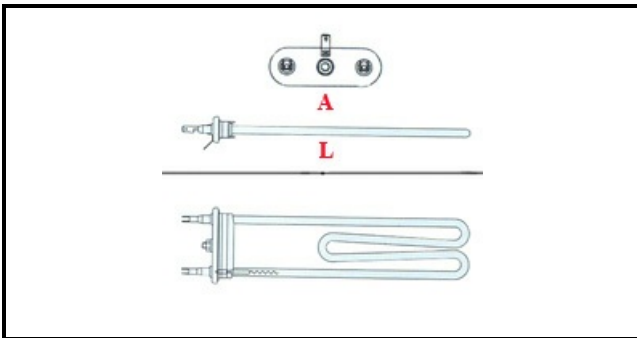

1101294

**BOILER HEATING ELEMENT 7600W/400V**

Date: 24-11-2024

ORIGINAL  
**OSP**  
SPARE PARTS**Technical data**

DEPTH MM	L=390mm
ELEMENTS	ELEMENTI/ELEMENTS=3
SQUARE FLANGE	RETTANGOLARE/SQUARE FLANGE=70X18mm
DIAMETER mm	A=70mm
KILOWATT KW	KW=7,6
WATT	WATT=7600
THREE PHASE	TRIFASE/THREEPHASE
NUMBER OF POLES	POLI/POLES=6
IMMERSION HEATING ELEMENTS	IMMERSIONE/IMMERSION
EXPANSION FLANGE	A=70X18mm