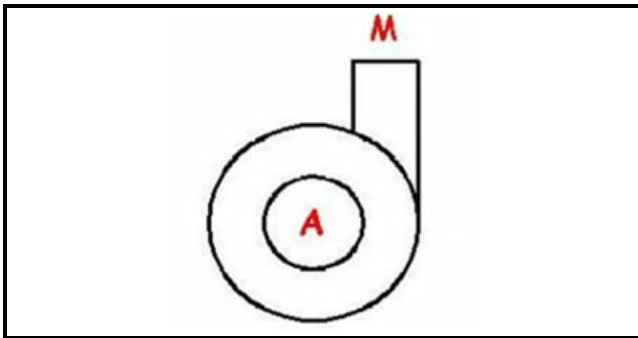

## Technical data

DIAMETER SUCTION mm	A=28mm
DIAMETER FLOW mm	M=28mm
DIRECTION OF ROTATION RIGHT	DX / RIGHT