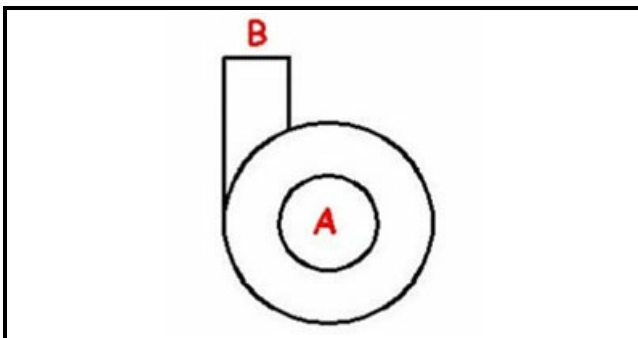

1103591

BODY PUMP ELECTRIC ZF650 ZF800

Date: 18-04-2025

ORIGINAL
OSP
SPARE PARTS

Technical data

DIAMETER SUCTION mm	A=60mm
DIAMETER FLOW mm	M=50mm
DIRECTION OF ROTATION LEFT	SX / LEFT

Manufacturer code

ELETTROBAR EUROTEC SRL