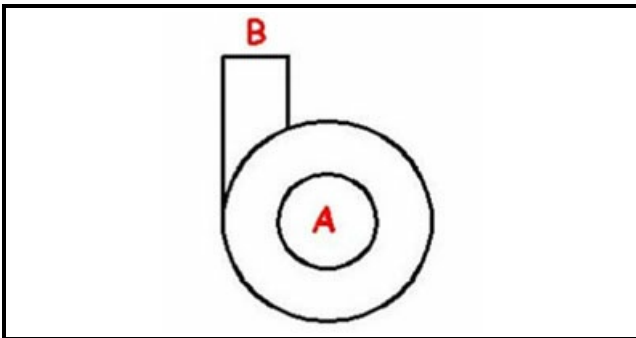

1103591

BODY PUMP ELECTRIC ZF650 ZF800

Date: 24-11-2024

ORIGINAL
OSP
SPARE PARTS**Technical data**

DIAMETER SUCTION mm	A=60mm
DIAMETER FLOW mm	M=50mm
DIRECTION OF ROTATION	SX / LEFT
LEFT	

Manufacturer code