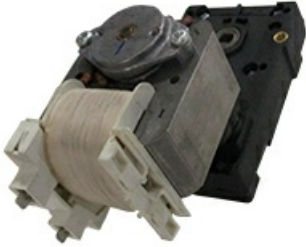

1134187

1LT110 GEAR MOTOR 230V/50Hz

Date: 04-03-2025

ORIGINAL
OSP
SPARE PARTS

Manufacturer code

MIGEL S.R.L.