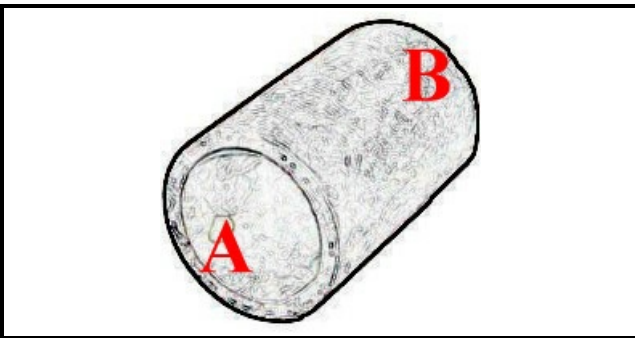

## Technical data

DEPTH MM	L=70mm
MINIMUM INTERNAL DIAMETER mm	A=14mm
MAXIMUM INTERNAL DIAMETER mm	B=14mm
NUMBER OF WAYS	2 VIE/WAYS