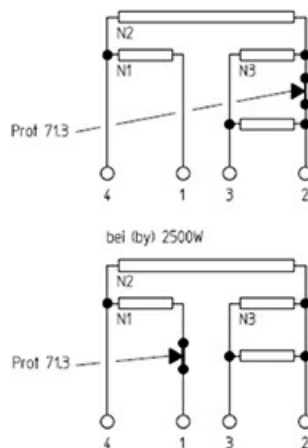

## Technical data

DEPTH MM	A=300mm
WIDTH MM	B=300mm
KILOWATT KW	KW=3
WATT	WATT=3000
MONOPHASE	MONOFASE/MONOPHASE
DRY HEATING ELEMENT	SECCO/DRY