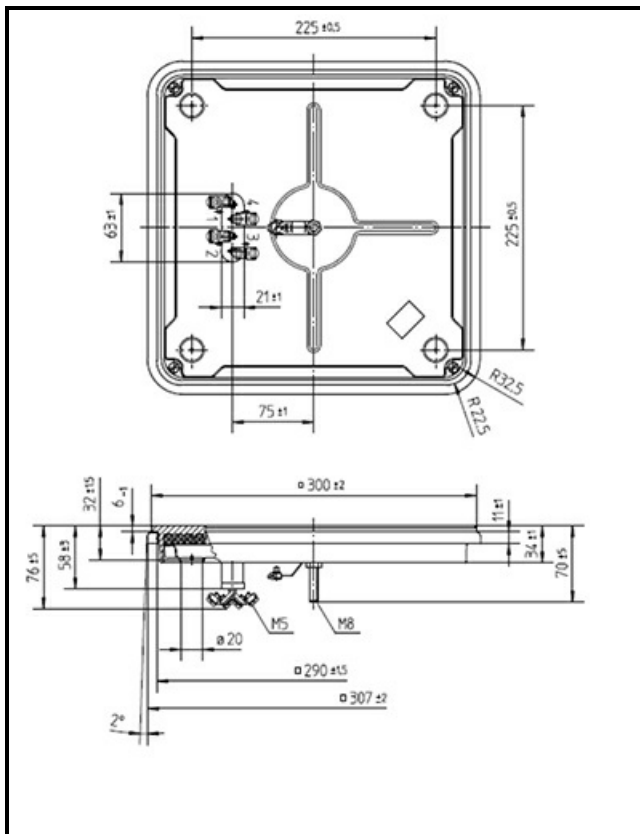

1101458

## Technical data

DEPTH MM	A=300mm
WIDTH MM	B=300mm
KILOWATT KW	KW=3
WATT	WATT=3000
MONOPHASE	MONOFASE/MONOPHASE
DRY HEATING ELEMENT	SECCO/DRY