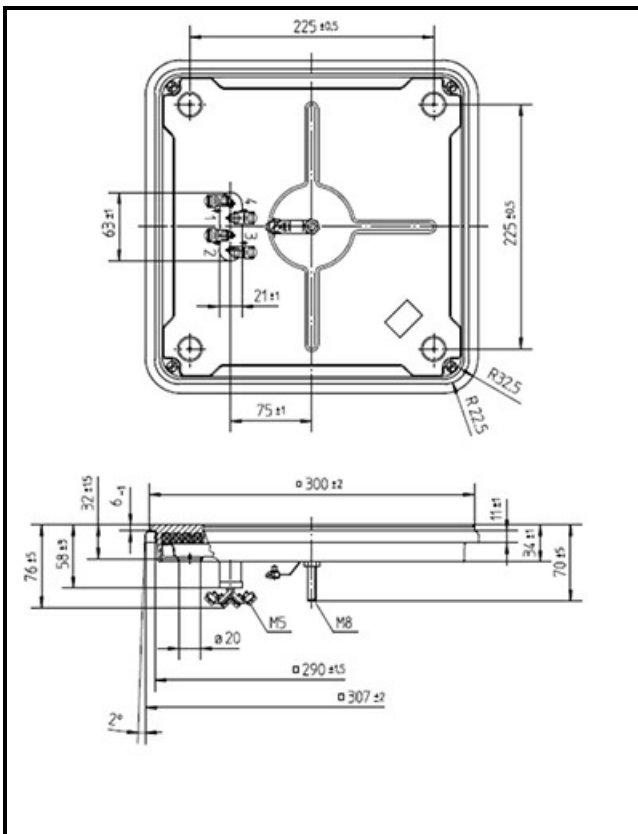

1101458

## Technical data

DEPTH MM	A=300mm
WIDTH MM	B=300mm
KILOWATT KW	KW=3
WATT	WATT=3000
MONOPHASE	MONOFASE/MONOPHASE
DRY HEATING ELEMENT	SECCO/DRY