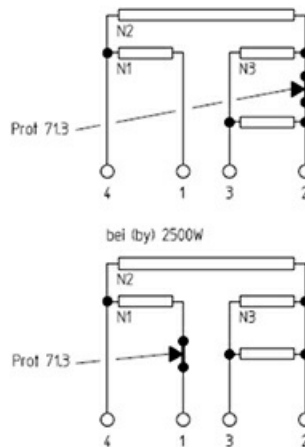

## Technical data

DEPTH MM	A=300mm
WIDTH MM	B=300mm
KILOWATT KW	KW=3
WATT	WATT=3000
MONOPHASE	MONOFASE/MONOPHASE
DRY HEATING ELEMENT	SECCO/DRY