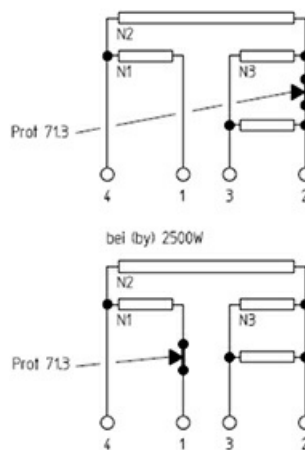

1101512

HOT PLATE 300X300mm 4000W 230V

Date: 27-02-2025

Technical data

DEPTH MM	A=300mm
WIDTH MM	B=300mm
KILOWATT KW	KW=4
WATT	WATT=4000
MONOPHASE	MONOFASE/MONOPHASE
DRY HEATING ELEMENT	SECCO/DRY

Manufacturer code