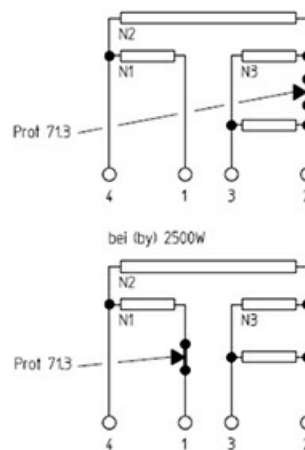

1101512

HOT PLATE 300X300mm 4000W 230V

Date: 23-11-2024

Technical data

| | |
|---------------------|--------------------|
| DEPTH MM | A=300mm |
| WIDTH MM | B=300mm |
| KILOWATT KW | KW=4 |
| WATT | WATT=4000 |
| MONOPHASE | MONOFASE/MONOPHASE |
| DRY HEATING ELEMENT | SECCO/DRY |