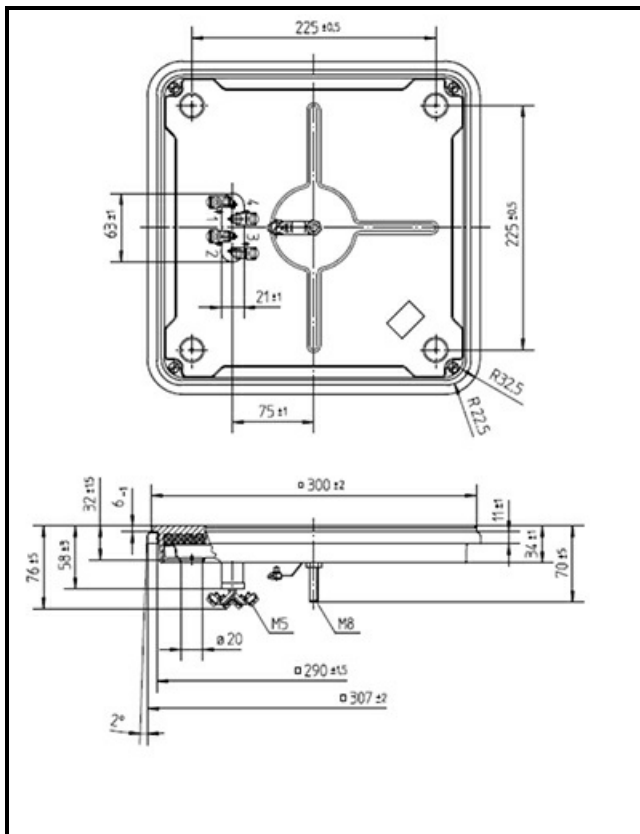

1101512

HOT PLATE 300X300mm 4000W 230V

Date: 27-02-2025

Technical data

DEPTH MM	A=300mm
WIDTH MM	B=300mm
KILOWATT KW	KW=4
WATT	WATT=4000
MONOPHASE	MONOFASE/MONOPHASE
DRY HEATING ELEMENT	SECCO/DRY

Manufacturer code