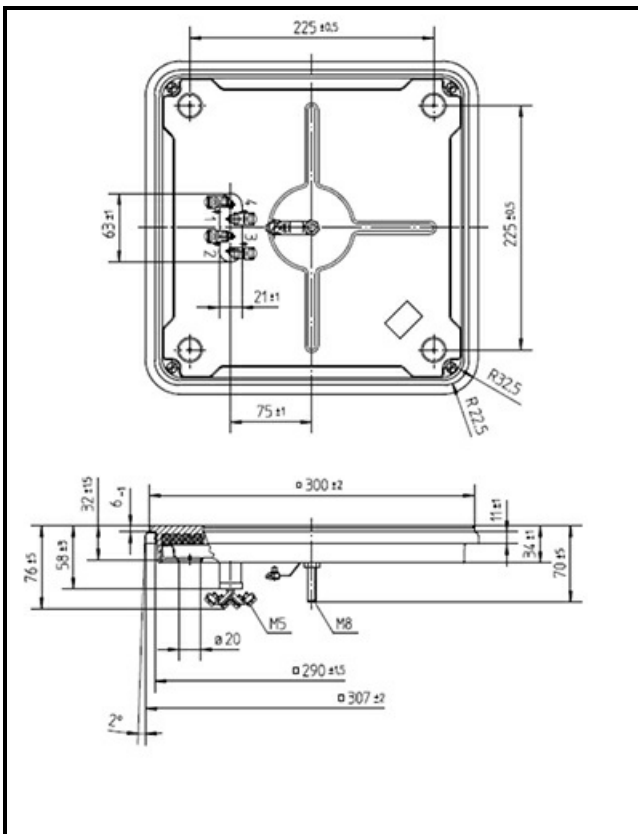

1101512

HOT PLATE 300X300mm 4000W 230V

Date: 23-11-2024

Technical data

| | |
|---------------------|--------------------|
| DEPTH MM | A=300mm |
| WIDTH MM | B=300mm |
| KILOWATT KW | KW=4 |
| WATT | WATT=4000 |
| MONOPHASE | MONOFASE/MONOPHASE |
| DRY HEATING ELEMENT | SECCO/DRY |