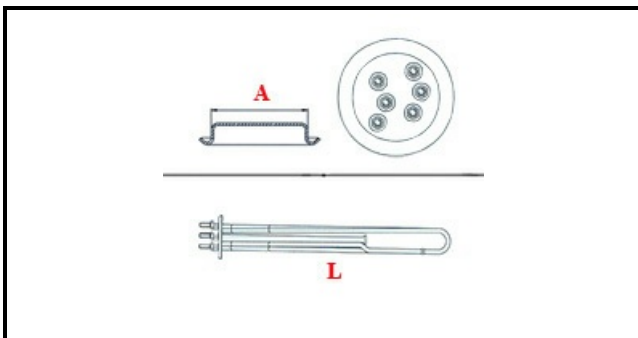

## Technical data

DEPTH MM	L=250mm
ELEMENTS	ELEMENTI/ELEMENTS=3
ROUND FLANGE	TONDA/ROUND FLANGE=57mm
DIAMETER mm	A=57mm
KILOWATT KW	KW=3,8
WATT	WATT=3800
THREE PHASE	TRIFASE/THREEPHASE
NUMBER OF POLES	POLI/POLES=6
GASKET	2101033
IMMERSION HEATING ELEMENTS	IMMERSIONE/IMMERSION