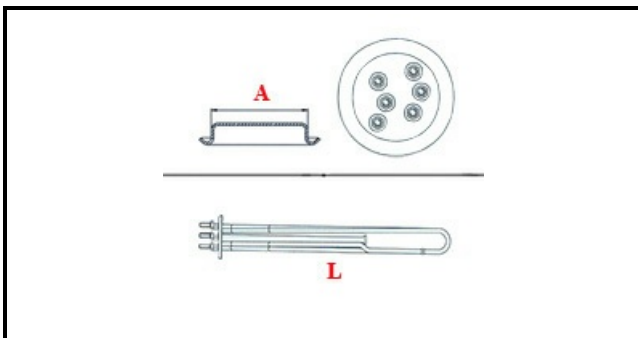

1101596

HEATING ELEMENT FOR PASTA COOKER MODULAR 3800W 230V

Date: 23-11-2024

ORIGINAL
OSP
SPARE PARTS**Technical data**

DEPTH MM	L=250mm
ELEMENTS	ELEMENTI/ELEMENTS=3
ROUND FLANGE	TONDA/ROUND FLANGE=57mm
DIAMETER mm	A=57mm
KILOWATT KW	KW=3,8
WATT	WATT=3800
THREE PHASE	TRIFASE/THREEPHASE
NUMBER OF POLES	POLI/POLES=6
GASKET	2101033
IMMERSION HEATING ELEMENTS	IMMERSIONE/IMMERSION