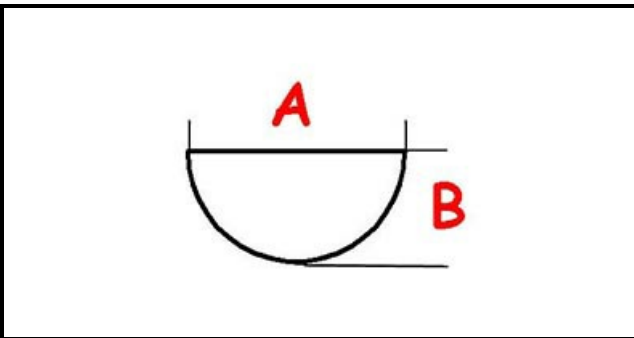

3108734

**KNOB D72 Ø8 GAS TAP GREY**

Date: 27-02-2025

ORIGINAL  
**OSP**  
SPARE PARTS**Technical data**

DEPTH MM	A=8mm
WIDTH MM	B=6mm
EXTERNAL DIAMETER mm	Ø=72mm
NUMBER OF POSITIONS	4
HOLE FOR HALF-MOON SHAFT	MEZZALUNA/HALF -MOON SHAFT