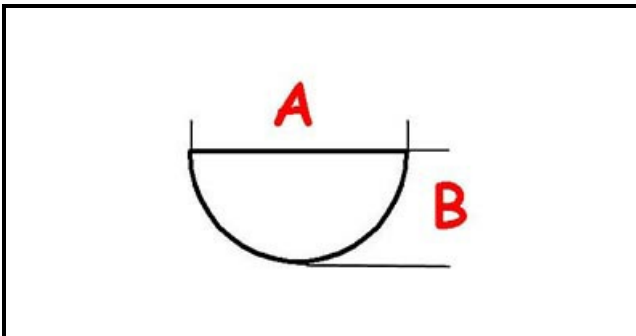

3108735

KNOB D72 FOR OVEN

Date: 23-11-2024

ORIGINAL
OSP
SPARE PARTS**Technical data**

DEPTH MM	A=8mm
WIDTH MM	B=6mm
EXTERNAL DIAMETER mm	Ø=72mm
HOLE FOR HALF-MOON SHAFT	MEZZALUNA/HALF-MOON SHAFT
MAXIMUM TEMPERATURE °	Tmax=300°C