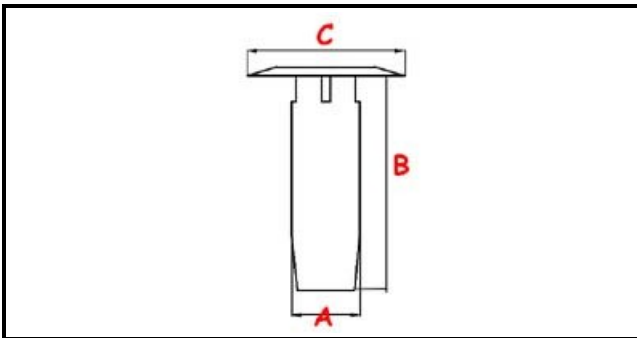

3111273

OVERFLOW H=190

Date: 24-11-2024

**Technical data**

HEIGHT MM	B=190mm
LOWER DIAMETER	A=32mm

Manufacturer code

MODULAR PROFESSIONAL SRL