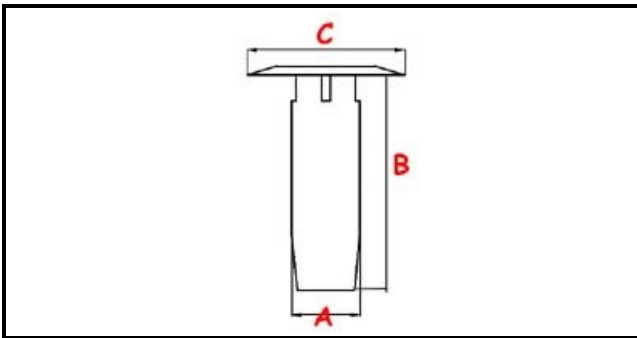

3111273

OVERFLOW H=190

Date: 18-04-2025

Technical data

HEIGHT MM	B=190mm
LOWER DIAMETER	A=32mm

Manufacturer code

MODULAR PROFESSIONAL SRL