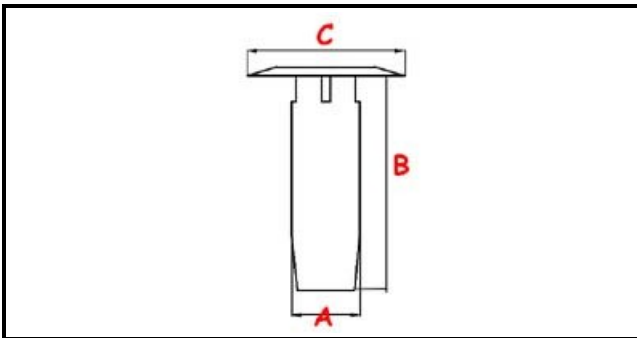

3111273

OVERFLOW H=190

Date: 27-02-2025

**Technical data**

HEIGHT MM	B=190mm
LOWER DIAMETER	A=32mm

Manufacturer code

MODULAR PROFESSIONAL SRL