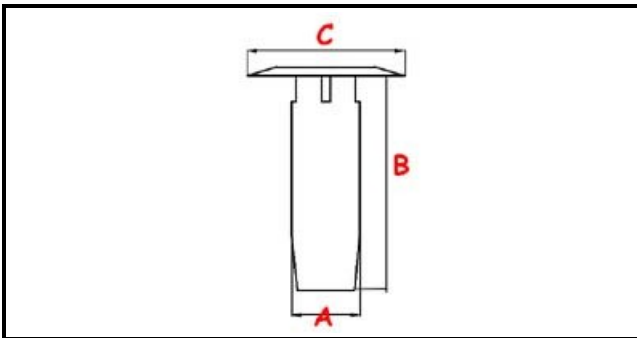

3111273

OVERFLOW H=190

Date: 28-12-2024

**Technical data**

HEIGHT MM	B=190mm
LOWER DIAMETER	A=32mm

Manufacturer code

MODULAR PROFESSIONAL SRL