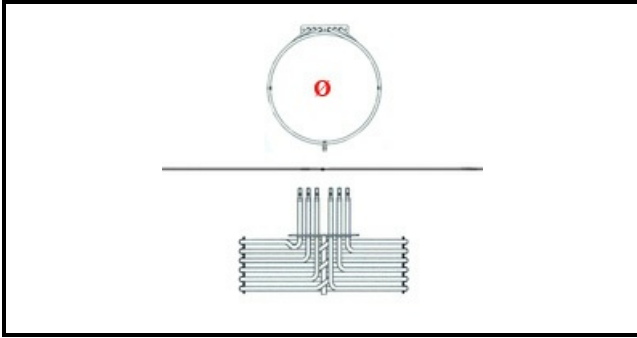

1201205

OVEN HEATING ELEMENT 7500W 230V

Date: 27-02-2025

Technical data

ELEMENTS	ELEMENTI/ELEMENTS=3
KILOWATT KW	KW=7,5
WATT	WATT=7500
THREE PHASE	TRIFASE/THREEPHASE
NUMBER OF POLES	POLI/POLES=6
DRY HEATING ELEMENT	SECCO/DRY