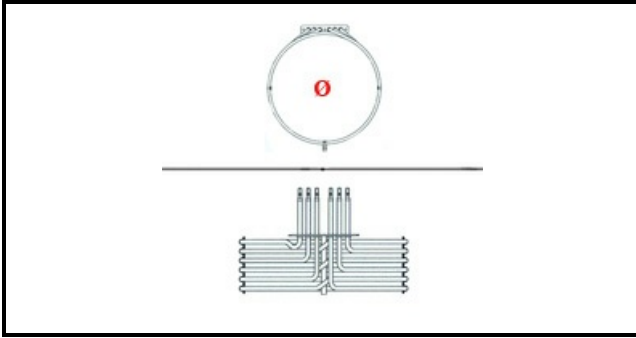

## OVEN HEATING ELEMENT 7500W 230V

Date: 23-12-2024

**Technical data**

ELEMENTS	ELEMENTI/ELEMENTS=3
KILOWATT KW	KW=7,5
WATT	WATT=7500
THREE PHASE	TRIFASE/THREEPHASE
NUMBER OF POLES	POLI/POLES=6
DRY HEATING ELEMENT	SECCO/DRY