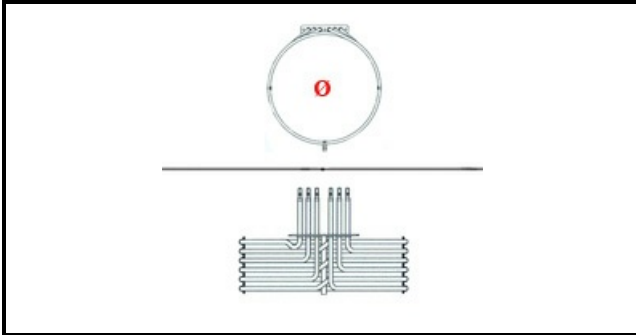

1201228

HEATING ELEMENT 3150W 220V

Date: 27-02-2025

Technical data

DEPTH MM	L=280mm
HEIGHT MM	H=120mm
ELEMENTS	ELEMENTI/ELEMENTS=3
SQUARE FLANGE	RETTANGOLARE/SQUARE=9
DIAMETER mm	Ø=215mm
KILOWATT KW	KW=3,15
WATT	W=3150
THREE PHASE	TRIFASE/THREEPHASE
NUMBER OF POLES	POLI/POLES=6