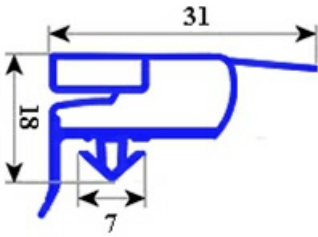

# GASKET MAGNETIC SNAP 1535X641 MM QQ6

Date: 16-04-2025

## Technical data

SHORT SIDE mm	A=641 mm
LONG SIDE mm	B=1535 mm
PROFILE TYPE	QQ6