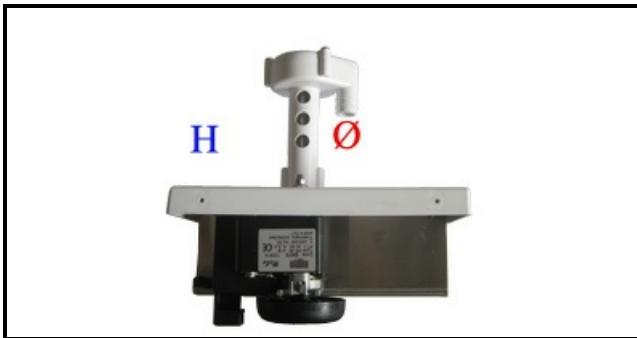

1103408

PUMP

Date: 22-12-2024

**ORIGINAL
OSP
SPARE PARTS****Technical data**

HEIGHT MM	H=253mm
DIAMETER FLOW mm	Ø 16mm
KILOWATT KW	KW=0,055
MONOPHASE	230V

Manufacturer code

ELECTROLUX PROFESSIONAL S.P.A.
BREMA GROUP S.P.A.
N.T.F. SRL
EURFRIGOR - BRICE ITALIA SRL