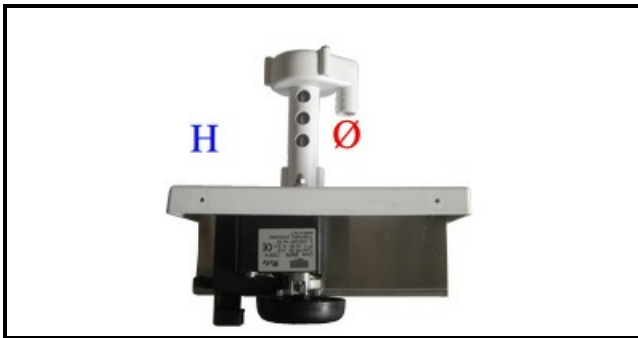

1103408

PUMP

Date: 07-04-2025

ORIGINAL
OSP
SPARE PARTS

Technical data

HEIGHT MM	H=253mm
DIAMETER FLOW mm	Ø 16mm
KILOWATT KW	KW=0,055
MONOPHASE	230V

Manufacturer code

ELECTROLUX PROFESSIONAL S.P.A.
BREMA GROUP S.P.A.
N.T.F. SRL
EURFRIGOR - BRICE ITALIA SRL