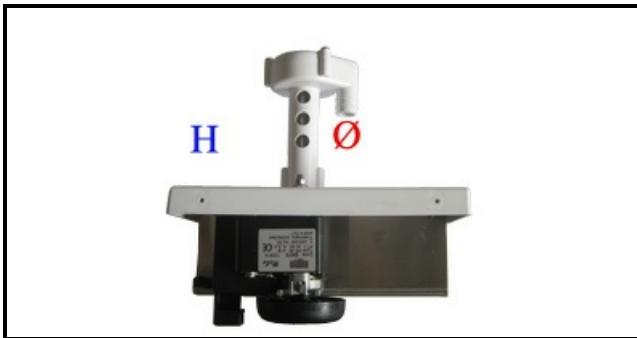

1103408

PUMP

Date: 04-03-2025

**ORIGINAL
OSP
SPARE PARTS****Technical data**

HEIGHT MM	H=253mm
DIAMETER FLOW mm	Ø 16mm
KILOWATT KW	KW=0,055
MONOPHASE	230V

Manufacturer code

ELECTROLUX PROFESSIONAL S.P.A.
BREMA GROUP S.P.A.
N.T.F. SRL
EURFRIGOR - BRICE ITALIA SRL