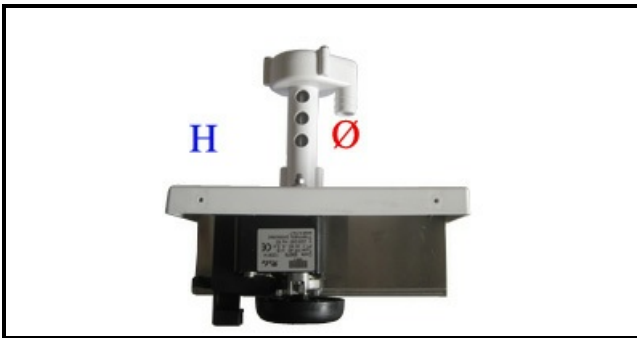

1103594

PUMP

Date: 07-04-2025

ORIGINAL
OSP
SPARE PARTS

Technical data

HEIGHT MM	H=240mm
DIAMETER FLOW mm	M=Ø 16mm
KILOWATT KW	KW=0,06
MONOPHASE	230V

Manufacturer code

EURFRIGOR - BRICE ITALIA SRL
N.T.F. SRL
BREMA GROUP S.P.A.
EURFRIGOR - BRICE ITALIA SRL
N.T.F. SRL