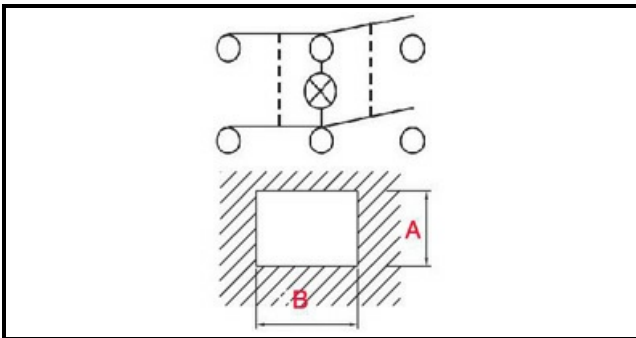

1105339

SWITCH 'ECONOMY-FULL'

Date: 04-03-2025

**Technical data**

DEPTH MM	B=30mm
WIDTH MM	A=22mm
NUMBER OF POLES	POLI/POLES=6
NUMBER OF POSITIONS	0-1
COLOR	VERDE/GREEN
VOLT	230V

Manufacturer code

BREMA GROUP S.P.A.
N.T.F. SRL
EURFRIGOR - BRICE ITALIA SRL