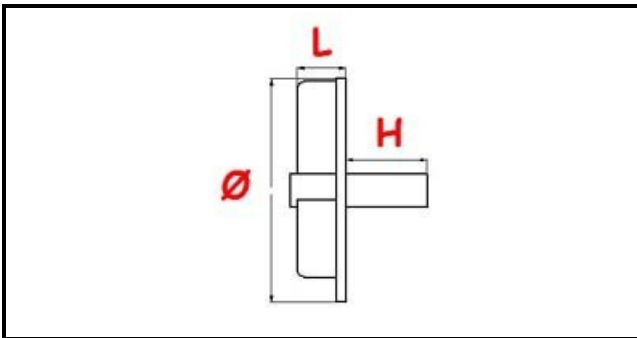

3109032

PUMP FAN 1288-2260

Date: 24-11-2024

**Technical data**

WIDTH MM	L=21mm
HEIGHT MM	H=10mm
DIAMETER mm	Ø=84mm
NUMBER OF HOLES	2 fori/holes
TYPE	APERTA/OPEN

Manufacturer code

NIDEC FIR INTERNATIONAL SRL