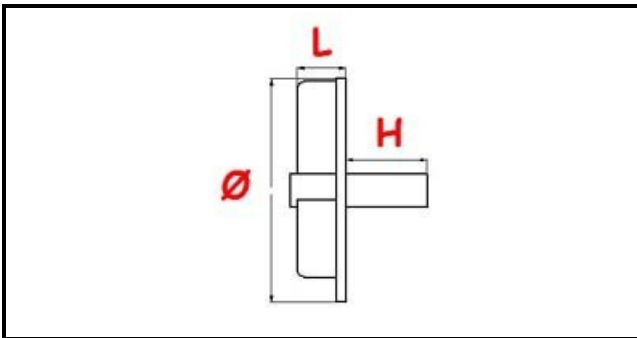

3109034

**PUMP FAN 2228-B229**

Date: 28-12-2024

**Technical data**

WIDTH MM	L=22mm
HEIGHT MM	H=31,5mm
DIAMETER mm	Ø=72mm
NUMBER OF HOLES	3 fori/holes
TYPE	APERTA/OPEN

**Manufacturer code**

NIDEC FIR INTERNATIONAL SRL