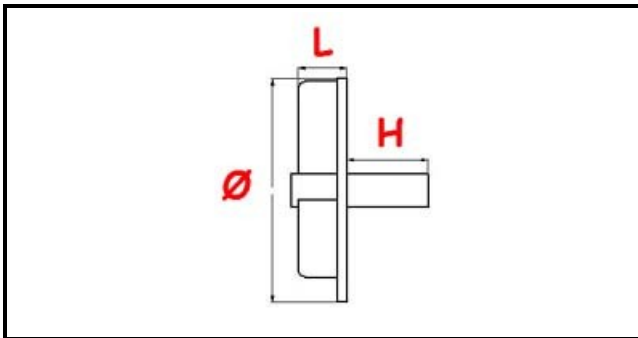

3109110

**PUMP FAN B221**

Date: 28-12-2024

**Technical data**

WIDTH MM	L=19mm
HEIGHT MM	H=10mm
DIAMETER mm	Ø=80mm
NUMBER OF HOLES	3 fori/holes
TYPE	CHIUSA/CLOSED

**Manufacturer code**

NIDEC FIR INTERNATIONAL SRL