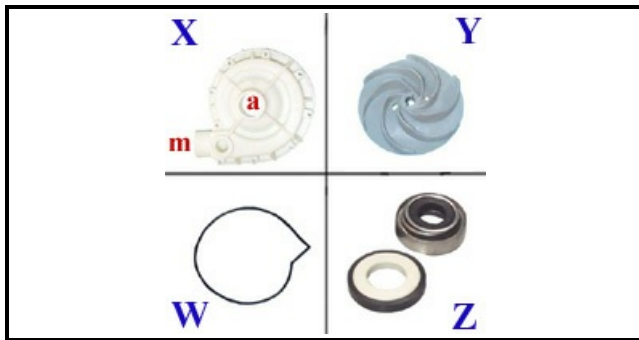

1103045

CLOSED PUMP 1HP 230V RANCILIO

Date: 28-11-2024

Technical data

DIAMETER SUCTION mm	A=45mm
DIAMETER FLOW mm	M=40mm
KILOWATT KW	KW=0,75
MONOPHASE	230V
HP - POWER	HP= 1
GASKET	W=2104002
DIRECTION OF ROTATION LEFT	SX / LEFT
MECHANIC SEAL	Z=3110027
FAN	Y=3109028
BODY PUMP	X=1103143
CAPACITOR	12,5mf