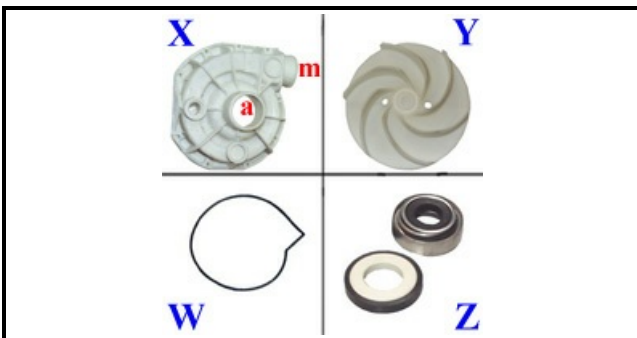

1103303

PUMP 0736KW 220.240

Date: 28-12-2024

Technical data

DIAMETER SUCTION mm	A=45mm
DIAMETER FLOW mm	M=42mm
KILOWATT KW	KW=0,73
MONOPHASE	230V
HP - POWER	HP=1
GASKET	W=2104002
DIRECTION OF ROTATION LEFT	SX / LEFT
MECHANIC SEAL	Z=3100027
FAN	Y=3109220
BODY PUMP	X=1103437
CAPACITOR	16mf