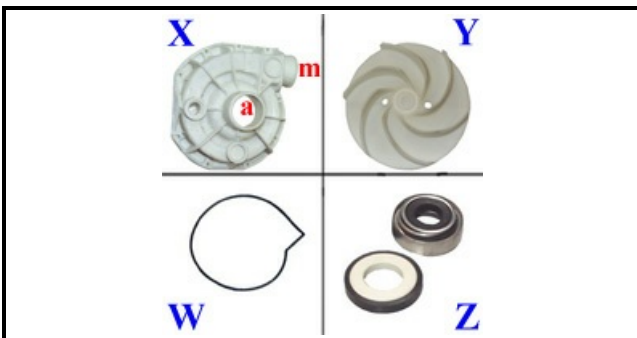

1103303

PUMP 0736KW 220.240

Date: 24-11-2024

Technical data

DIAMETER SUCTION mm	A=45mm
DIAMETER FLOW mm	M=42mm
KILOWATT KW	KW=0,73
MONOPHASE	230V
HP - POWER	HP=1
GASKET	W=2104002
DIRECTION OF ROTATION LEFT	SX / LEFT
MECHANIC SEAL	Z=3100027
FAN	Y=3109220
BODY PUMP	X=1103437
CAPACITOR	16mf