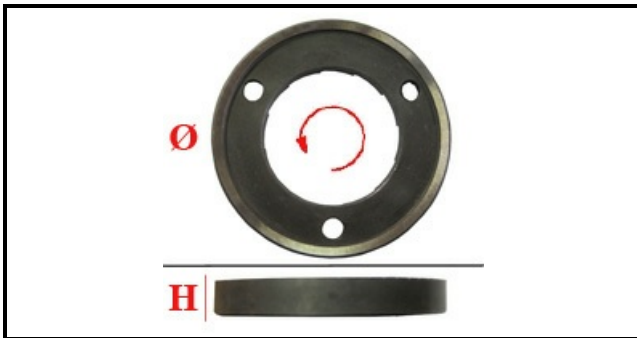

1120116

PAIR GRINDERS D.75

Date: 29-12-2024

ORIGINAL
OSP
SPARE PARTS**Technical data**

| | |
|----------------------|-------------------------|
| HEIGHT MM | H=9mm |
| INTERNAL DIAMETER mm | Ø interno/internal=43mm |
| EXTERNAL DIAMETER mm | Ø esterno/external=75mm |
| MONOPHASE | MONOFASE/MONOPHASE |
| NUMBER OF HOLES | 3 fori/holes |
| MATERIAL | INOX |
| MANUFACTURER | OBEL |
| TYPE | PIANA/PLANE |