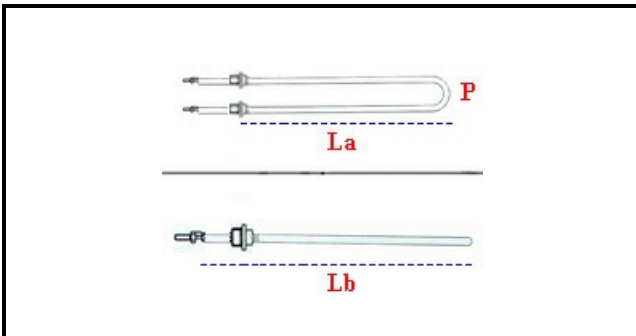

1101671

HEATING ELEMENT W.720 V.400 22M/H+66 M.

Date: 29-01-2025

ORIGINAL
OSP
SPARE PARTS**Technical data**

DEPTH MM	Lb=660mm-La=578mm
WIDTH MM	P=118mm
ELEMENTS	ELEMENTI/ELEMENTS=1
DIAMETER mm	Ø=16mm
KILOWATT KW	KW=0,72
WATT	WATT=720
THREE PHASE	TRIFASE/THREEPHASE
NUMBER OF POLES	POLI/POLES=2
DRY HEATING ELEMENT	SECCO/DRY