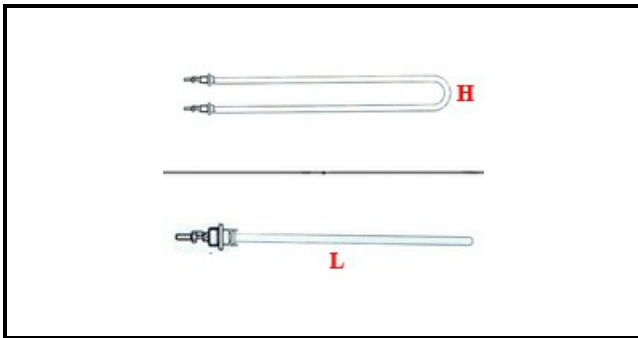

## Technical data

DEPTH MM	L=580mm
WIDTH MM	P=115mm
ELEMENTS	ELEMENTI/ELEMENTS=1
DIAMETER mm	Ø=12mm
KILOWATT KW	KW=0,6
WATT	WATT=600
THREE PHASE	TRIFASE/THREEPHASE
NUMBER OF POLES	POLI/POLES=2
DRY HEATING ELEMENT	SECCO/DRY